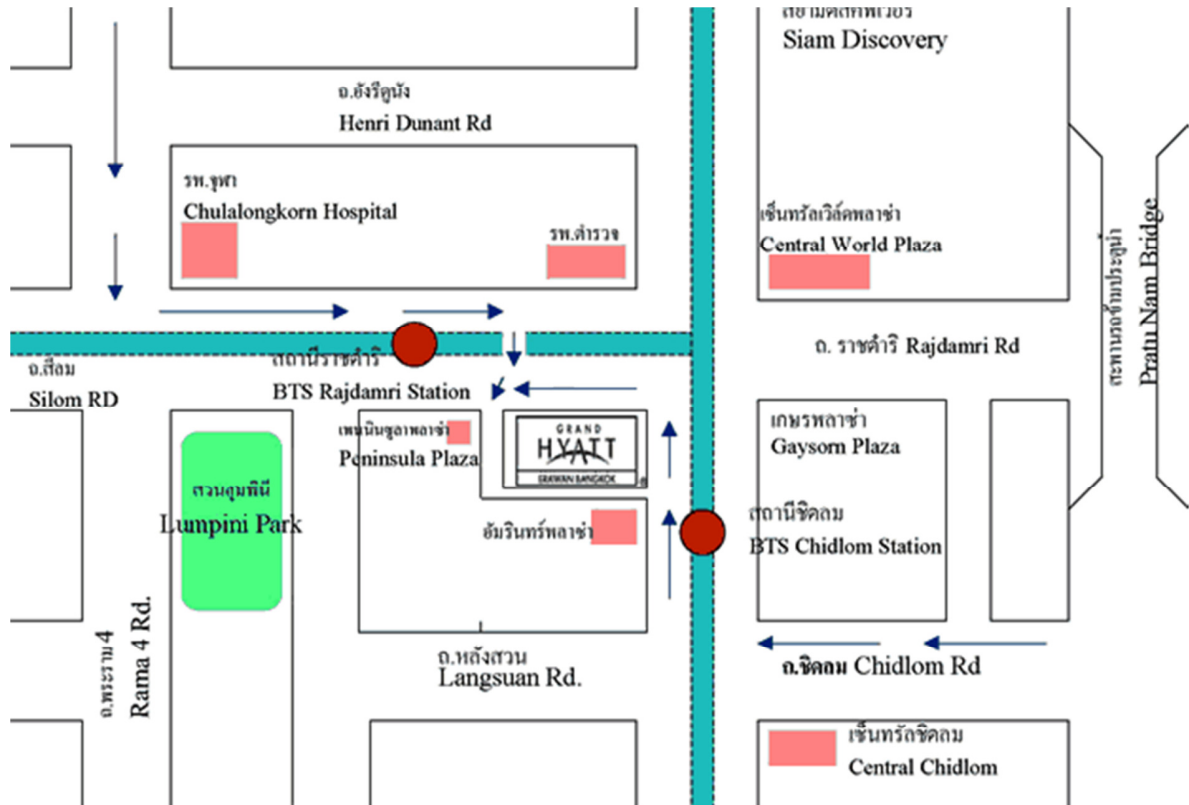

Map of Meeting Location

Grand Hyatt Erawan Bangkok

494 Rajdamri Road, Bangkok, Bangkok Metropolitan, Thailand, 10330

Telephone : 02-2541234

Direction

By car

Running on Ploenchit Road on the left heading to Ratchaprasong Intersection Turn left into the parking lot between the Amarin Plaza building. Turn into the parking lot on the side of Ratchadamri Road

By Sky train (BTS)

- 1) Chidlom Station Exit No. 2
- 2) Ratchadamri Station Exit No. 4